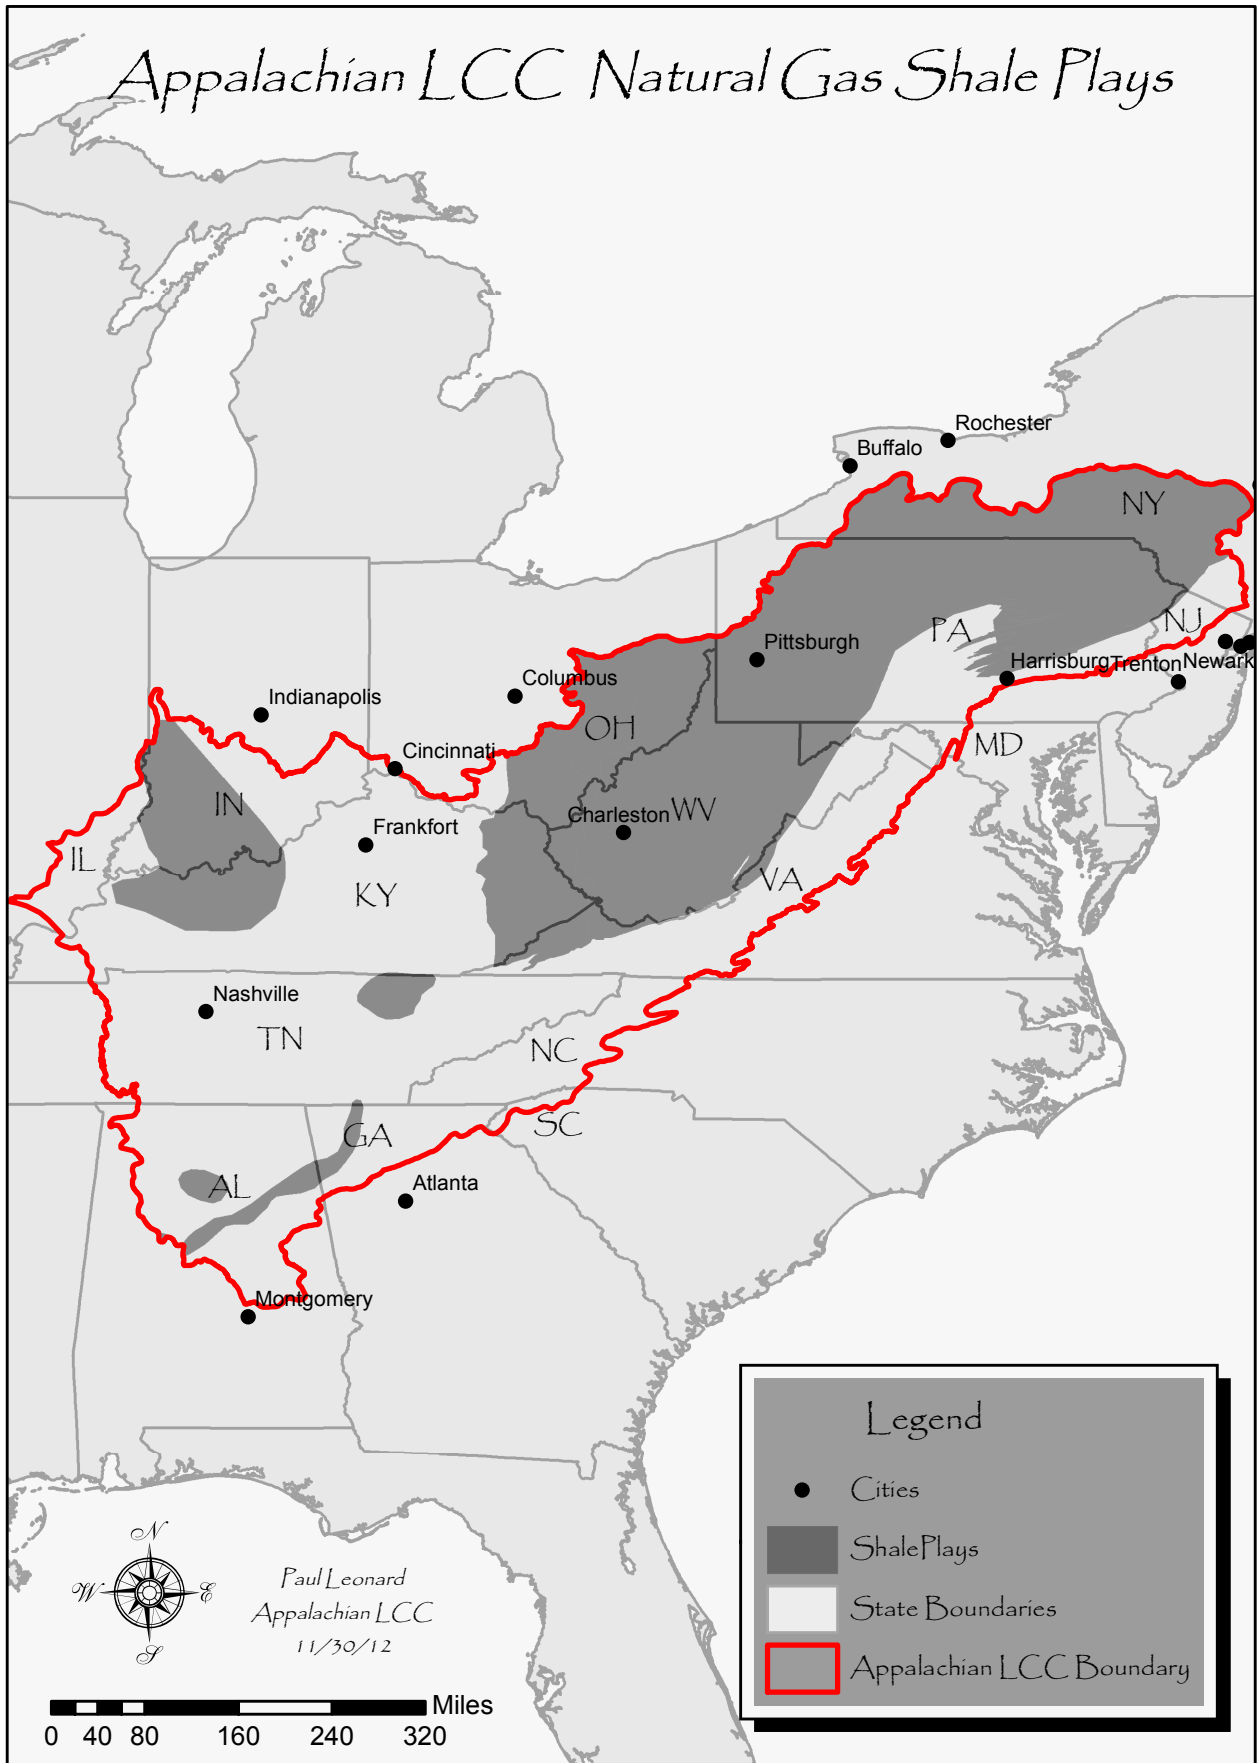

Appalachian LCC Natural Gas Shale Plays

Legend

- Cities
- Shale Plays
- State Boundaries
- Appalachian LCC Boundary

0 40 80 160 240 320 Miles

Paul Leonard
Appalachian LCC
11/30/12